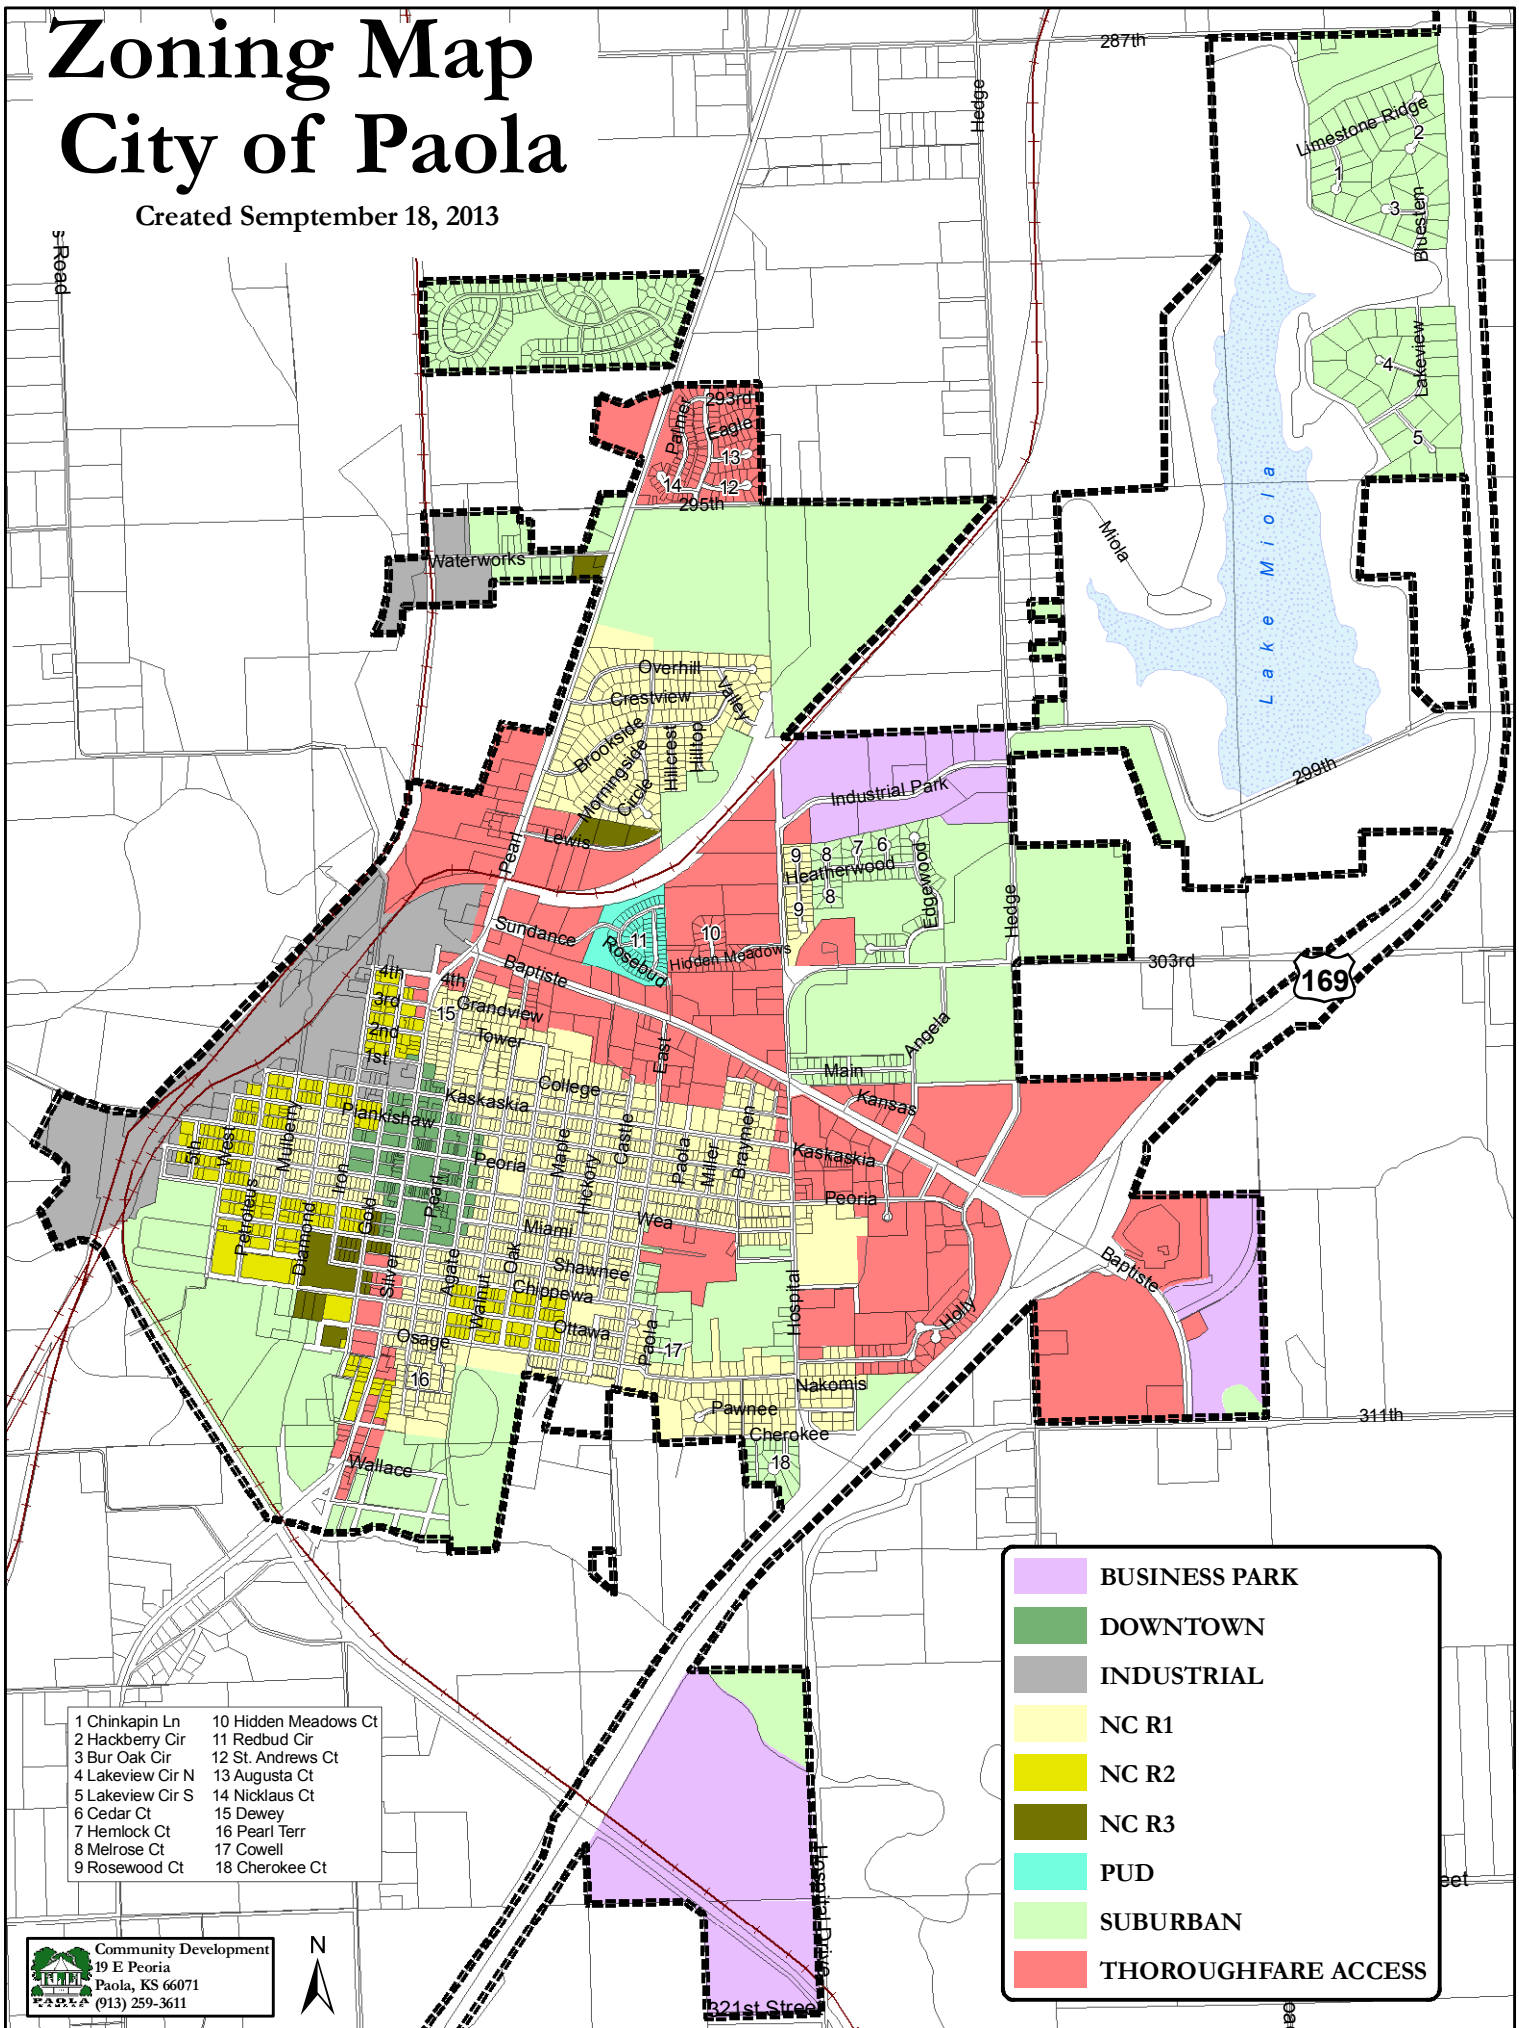

Zoning Map City of Paola

Created September 18, 2013

- | | |
|------------------|----------------------|
| 1 Chinkapin Ln | 10 Hidden Meadows Ct |
| 2 Hackberry Cir | 11 Redbud Cir |
| 3 Bur Oak Cir | 12 St. Andrews Ct |
| 4 Lakeview Cir N | 13 Augusta Ct |
| 5 Lakeview Cir S | 14 Nicklaus Ct |
| 6 Cedar Ct | 15 Dewey |
| 7 Hemlock Ct | 16 Pearl Terr |
| 8 Melrose Ct | 17 Cowell |
| 9 Rosewood Ct | 18 Cherokee Ct |